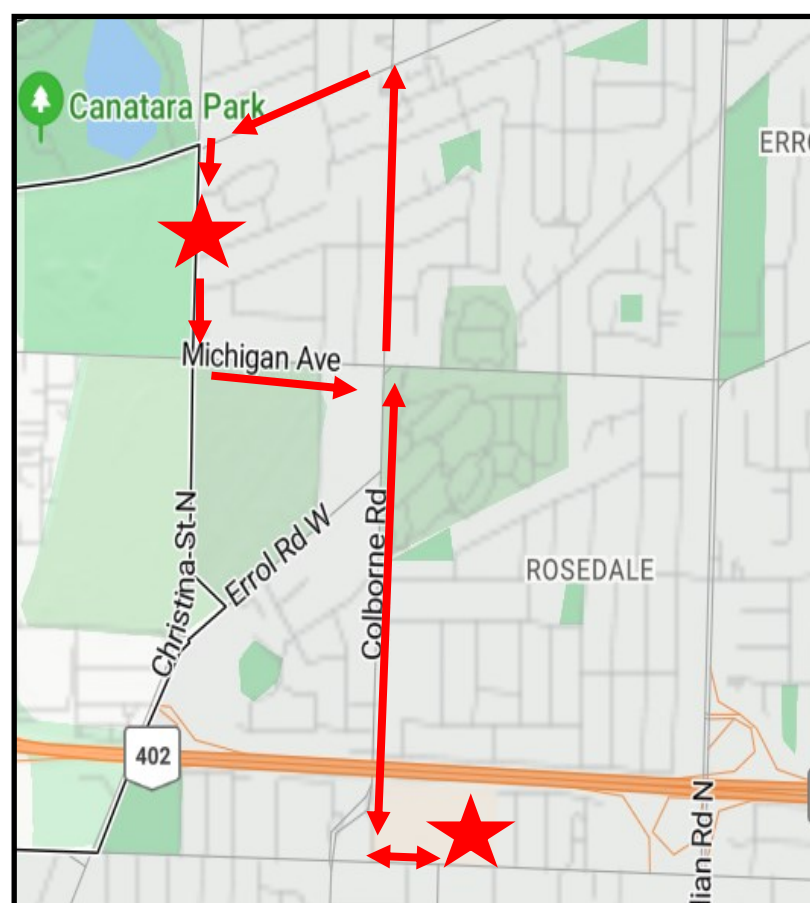

After fireworks

Leaves Downtown 10:45 p.m. & 11:15 p.m.
Leaves Clearwater 11:00 p.m.

ROUTE 14

Leaves Clearwater 9:30 a.m. every 30 mins until 11:30 p.m.
Cardiff-Confederation-Murphy-London-Pontiac-Exmouth-Lambton Mall Rd-Finch-
Wellington-ARRIVE Clearwater Terminal

After fireworks

Leaves Downtown 10:45 p.m.
Leaves Clearwater 11:00 p.m.

ROUTE 15

Leaves Clearwater 9:30 a.m. every 60 mins until 11:30 p.m.
Wellington-Finch-London-Exmouth-London Line-Airport-Telfer-Lakeshore-
Wildwood-Hamilton-Waterworks-Old Lakeshore-Mandaumin-Lakeshore-Foodland-
Wildwood-Hamilton-Brigden-Lakeshore-Telfer-Airport Rd-London Line-Lambton
Mall Rd-Finch-Wellington-ARRIVE Clearwater

After fireworks

Leaves Downtown 10:45 p.m.
Leaves Foodland 11:15 p.m. (directly to Clearwater Terminal)

SHUTTLE SERVICES

PARADE SHUTTLE TO CANATARA

Leaves Northgate 9:30 a.m. every 30 mins until 11:00 a.m.
Leaves Canatara 9:45 a.m. every 30 mins until 11:30 a.m.

*between 11:30 a.m. and 1:30 p.m. the route 5/7 services Cathcart @ Colborne

Leaves Northgate 1:00 p.m. every 30 mins until last departure 4:00 p.m.
Leaves Canatara 1:15 p.m. every 30 mins until last departure 4:15 p.m.

FIREWORKS SHUTTLE TO CENTENNIAL PARK

Leaves Northgate 8:00 p.m. until 9:30 p.m. & 10:45 p.m. & 11:15 p.m.

TO CANATARA